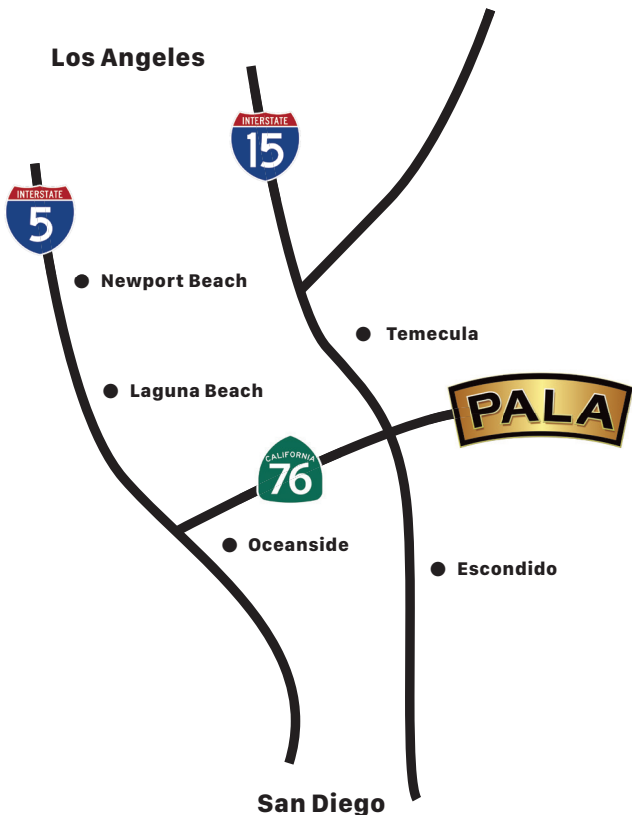

CASINO | SPA | RESORT

Directions To Pala Casino

From San Diego & Riverside:

Take I-15 to HWY 76, go east 5 miles

From Orange & Los Angeles:

Take I-5 south to HWY 76, go east 23 miles

Pala Casino
11154 HWY 76,
Pala, CA 92059 USA
1-877-WIN-PALA (1-877-946-7252)